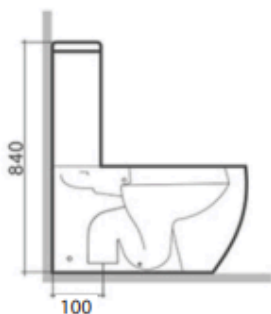

ZILVER
CONCETTI ITALIANI

Zilver Siphonic One Piece Toilet

Item Code : ZTOT131

Description:

- Siphonic One Piece Toilet
- Size: 670 x 370 x 840mm
- Siphonic S-trap: 300/400mm Roughing-in