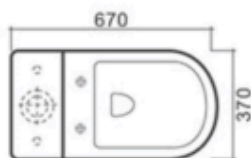

ZILVER
CONCETTI ITALIANI

Zilver Siphonic One Piece Toilet

Item Code : ZTOT131

Description:

- Siphonic One Piece Toilet
- Size: 670 x 370 x 840mm
- Siphonic S-trap: 300/400mm Roughing-in