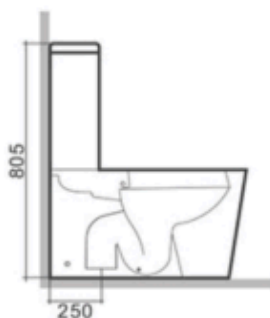

## Description:

- Siphonic One Piece Toilet
- Size: 660 x 360 x 805mm
- Siphonic S-trap: 300/400mm Roughing-in