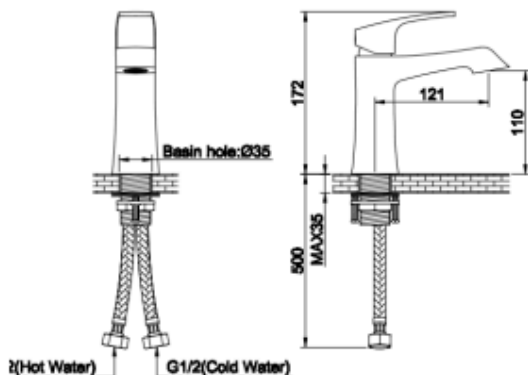

## Zilver Stark Basin Mixer Normal

Item Code : **RG1001**

For Single Hole Installation

Cartridge : 35mm Ceramic with Brass Stick

Flexible connection hoses with brass nuts

Chrome plating 0.2-0.3 $\mu$ m

Nickel plating 8-10  $\mu$ m

Minimum pressure 0.1 mpa /14.5psi/1bar