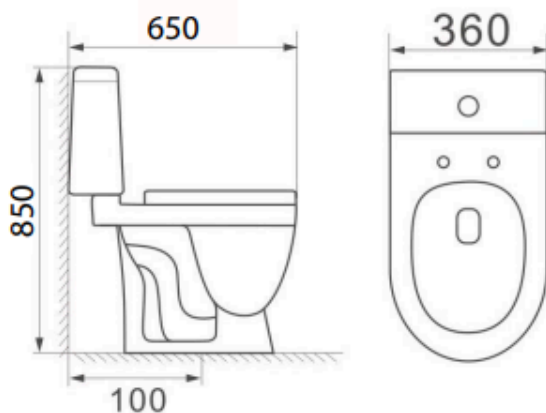

ZILVER
CONCETTI ITALIANI

Zilver Toilet Two Piece Item Code : ZTOT111

Zilver Two Piece Toilet

Zilver Two Piece Toilet he best toilet we can offer comfort and convenience. It is easy to use and can provide an easy access to virtually all types of users

Features

- Duel Flush system
- Elongated bowl offers added room and comfort.
- 3/6 liter per flush.