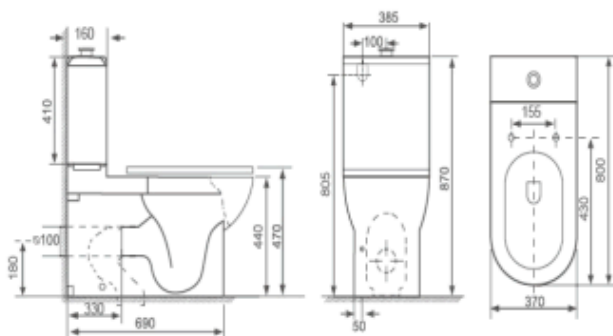

ZILVER
CONCETTI ITALIANI

Zilver Two Piece handicap Toilet Item Code : ZTOT133

Description:

- Flushing System : Rimless
- Size : 800 x 385 x 870mm
- S-Trap : 360mm