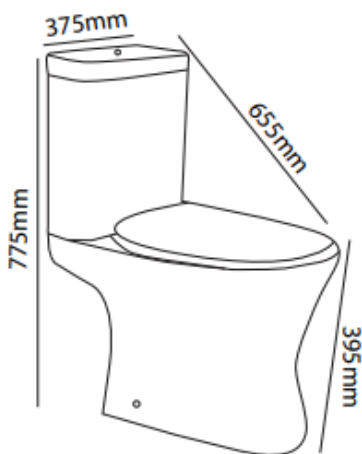

ZILVER
CONCETTI ITALIANI

Zilver Two Piece Toilet

Item Code: ZTOT112

Description:

Zilver Two Piece Toilet the best toilet we can offer. It is easy to use and can provide easy access to virtually all types of users.

Features:

Product: WashDown Two Piece Toilet

Size: 655x350x775mm

P-trap: 100 mm Roughing-in