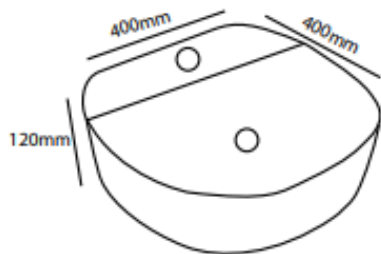

Zilver Art Wash Basin
Item Code : ZARTB102

Description:

Zilver Art Wash Basin

Upgrading your bathroom is easy with our Zilver contemporary ceramic vessel sink art basin. Its beautiful curves and modern simplicity design give your bathroom style and sophistication.

- Vitreous China
- White Finish
- Tap Hole
- Plug and Waste (32mm) sold separately
- Size 400 x 400 x 120mm