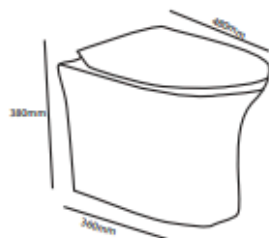

ZILVER
CONCETTI ITALIANI

Zilver Wall Hung Toilet

Item Code : ZWHT107

Description:

Wall hung toilets are perhaps best known for the unique look they have. With a concealed cistern in the wall and a toilet bowl seemingly 'suspended' above the floor, they can appear very different to the traditional floor-mounted toilet that many of us are used to.

Detail

Color: White

Rim Type: Open

Shape: Round

Installation Type: Wall Hung