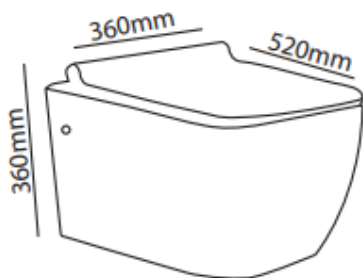

ZILVER
CONCETTI ITALIANI

Zilver Wall Hung Toilet

Item Code : ZWHT109

Features

- Wall Hung Toilet
- Flushing system : Tornado Flush
- Item Size: 520 x 360 x 360mm
- P-trap: 130mm
- Almost Silent
- Inspired by Nature
- Effectively Clean the Entire Toilet Bowl
- Reduce Waste Consumption
- Minimize the Amount of Cleaner Needed Installation
- Standard 4" (100 mm) rough-in
- Supply line sold separately
- Requires mounting plate 1362736 for heated seat installation