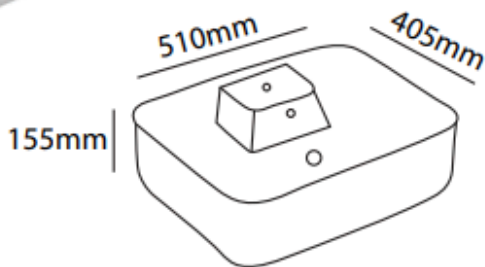

ZILVER
CONCETTI ITALIANI

Zilver Art Wash Basin
Item Code: ZARTB101

Description

Upgrading your bathroom is easy with our Zilver contemporary ceramic vessel sink art basin. Its beautiful curves and modern simplicity design give your bathroom style and sophistication.

Vitreous China

White Finish

Tap Hole

Plug and Waste (32mm)sold separately

Size: 510 x 405 x 155mm

www.zilver.co