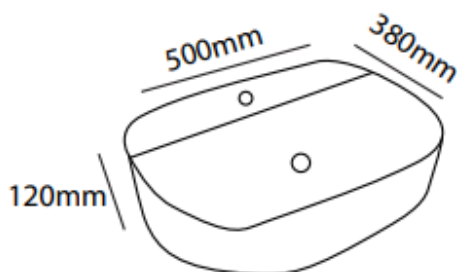

ZILVER
CONCETTI ITALIANI

Zilver Art Wash Basin
Item Code : ZARTB103

Description:

Upgrading your bathroom is easy with our Zilver contemporary ceramic vessel sink art basin. Its beautiful curves and modern simplicity design give your bathroom style and sophistication.

- Vitreous China
- White Finish
- Tap Hole
- Plug and Waste (32mm) sold separately
- Size 500 x 380 x 120mm

www.zilver.co