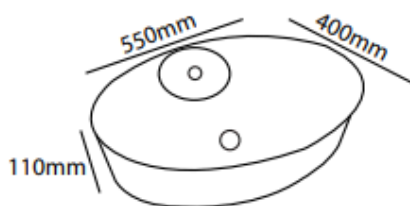

ZILVER
CONCETTI ITALIANI

Zilver Art Wash Basin
Item Code : ZARTB104

Description:

Upgrading your bathroom is easy with our Zilver contemporary ceramic vessel sink art basin. Its beautiful curves and modern simplicity design give your bathroom style and sophistication.

- Vitreous China
- White Finish
- Tap Hole
- Plug and Waste (32mm) sold separately
- Size: 550 x 400 x 110mm