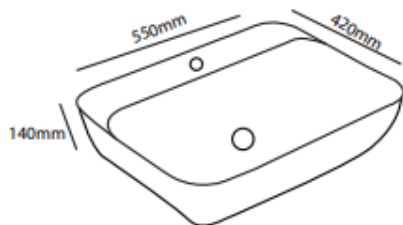

**ZILVER**  
CONCETTI ITALIANI

Zilver Art Wash Basin  
Item Code : ZARTB105

**Description:**

Upgrading your bathroom is easy with our Zilver contemporary ceramic vessel sink art basin. Its beautiful curves and modern simplicity design give your bathroom style and sophistication.

Vitreous China

White Finish

Tap Hole

Plug and Waste (32mm) sold separately

Size: 550 x 420 x 140mm