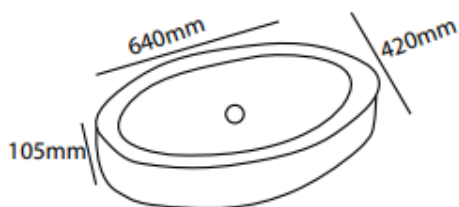

**ZILVER**  
CONCETTI ITALIANI

Zilver Art Wash Basin  
Item Code ZARTB106

**Description:**

Upgrading your bathroom is easy with our Zilver contemporary ceramic vessel sink art basin. Its beautiful curves and modern simplicity design give your bathroom style and sophistication

- Vitreous China
- White Finish
- No Tap Hole
- Plug and Waste (32mm) sold separately
- 640 x 420 x 105mm