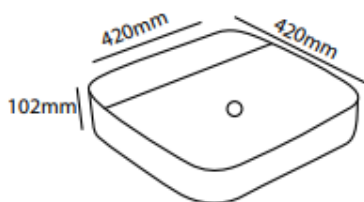

ZILVER
CONCETTI ITALIANI

Zilver Art Wash Basin
Item Code ZARTB108

Description:

Upgrading your bathroom is easy with our Zilver contemporary ceramic vessel sink art basin. Its beautiful curves and modern simplicity design give your bathroom style and sophistication

- Vitreous China
- White Finish
- Tap Hole
- Plug and Waste (32mm) sold separately
- Size: 420 x 420 x 102mm