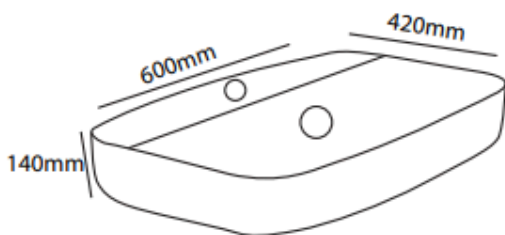

ZILVER
CONCETTI ITALIANI

Zilver Art Wash Basin
Item Code : ZARTB109

Description

Upgrading your bathroom is easy with our Zilver contemporary ceramic vessel sink art basin. Its beautiful curves and modern simplicity design give your bathroom style and sophistication.

Vitreous China

White Finish

Tap Hole

Plug and Waste (32mm) sold separately

Size: 600x 420 x 140mm

www.zilver.co