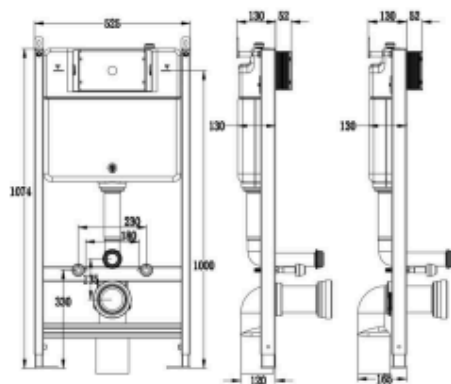

ZILVER
CONCETTI ITALIANI

Zilver Concealed Flush Tank with Frame

Item Code: ZDR011

Description:

Zilver flush toilet systems for wall-hung toilets are for the modern bathroom design, Also known as a concealed cistern, each in-wall flush toilet tank is leak-tested before shipment. Dual flush system and accompanied with fixing sets and inlet outlet pipes. Standard flush volume is 1.6 gallons (6 liters) & 0.8 gallons (3 liters) for liquids.

Features:

- Two dual-flush configurations available:
- 1.6 / 0.8 GPF
- 1.28 / 0.8 GPF
- Compatible with Any Wall hung Toilet
- Front actuation
- Heavy Metal Frame
- Inclusive of Fixing sets, inlet/outlet pipes