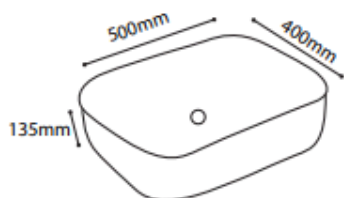

### Description:

- ceramic vessel sink Art basin
- Size: 500 x 400 x 135mm
- White Finish
- No Tap Hole
- Plug Hole 32mmø