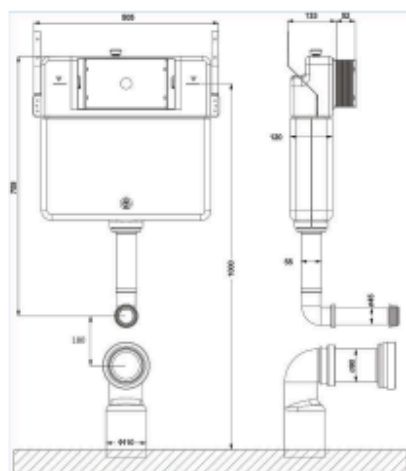

**ZILVER**  
CONCETTI ITALIANI

Zilver Concealed flush tank  
Item Code: ZDR001

## Description

The Zilver flushing cistern concealed is a great choice if you are looking for a concealed cistern. The concealed cistern tank is much sought after as it takes up less space, against the traditional cistern tanks. With dual flush and start/stop option, it is easy to use. With a 6-9 litre adjustable capacity, it is one of the most sought after. this cistern to incorporate with Zilver wall hung or other wall hung closets.

## Features

ABS Push-Button

Dual-Flush

Water-Saving Adjustable Full/Half Flush Volumes

6Ltr Cistern

[www.zilver.co](http://www.zilver.co)