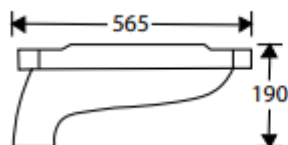

ZILVER
CONCETTI ITALIANI

Zilver Squatting Pan
Item Code : **ZSQT101**

455

565

190

Description:

A squat toilet (or squatting toilet) is a toilet used by squatting, rather than sitting. There are several types of squat toilets, but they all consist essentially of a toilet pan or bowl at floor level. Such a toilet pan is also called a "squatting pan"

Dimensions:

565 x 455 x 190 MM

Color: Alpine White

Trap Type: None

Trap way Type: Concealed

Seat Cover Options: None

Bowl Shape: Rectangle