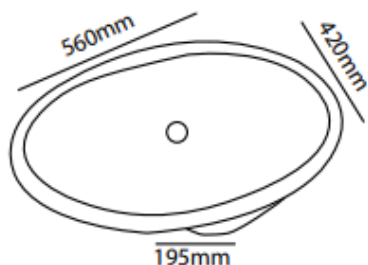

ZILVER
CONCETTI ITALIANI

Zilver Under Counter Wash Basin Item Code : ZUDB101

Description:

Under counter, under mount, or under bench basins have been designed to fit seamlessly into your vanity or counter top. Under counter basins are often deeper and more functional than semi inset or counter top basins, making them the perfect choice for a growing family.

FEATURES

- Vitreous China
- White Finish
- No Tap Hole
- Plug and Waste (32mm) sold separately
- Dimensions 560mm x 420mm x 195mm