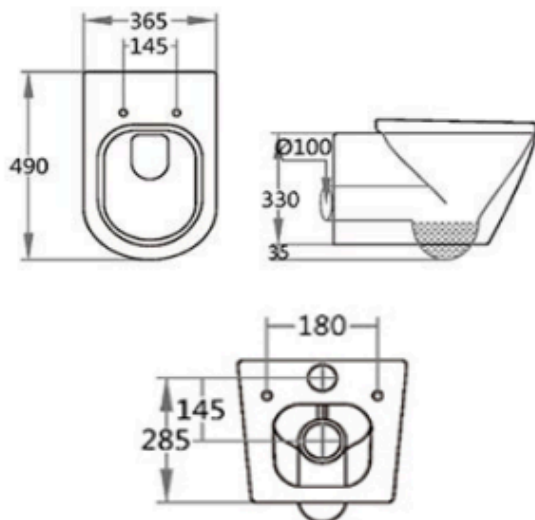

ZILVER
CONCETTI ITALIANI

Zilver Wall Hung Toilet

Item Code : **ZWHT102**

Features

Clean Design with concealed rag-bolt area. Slim Soft-Falling Seat-Cover made of UF.

UF is a High-Quality material which is Scratch-proof and aesthetically matches the Ceramic bowl the toilet.

Quick-Release Stainless Steel Hinges to easily remove the Seat-Cover and enable easy cleaning.

Bolt Distance – 180 mm

Inlet-Outlet Distance – 150 mm

Color: White

Item Size: 530 x 350 x 325 mm

www.zilver.co