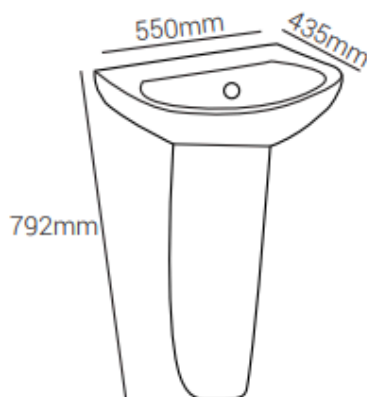

ZILVER
CONCETTI ITALIANI

Zilver Wash Basin With Pedestal
Item Code : ZPDB101

Description:

INNER BOWL is the area available to users to wash their hands/face with minimum water drops spread around and avoid surroundings to get wet. Washbasin is designed to drain water, spread around during washing. Consequently, more bigger the bowl, more comfortable for users to wash hands/face.

Wash Basin with Pedestal

- Size: 550 x 435 x 792mm
- Single Tap hole
- Fixing with back to wall