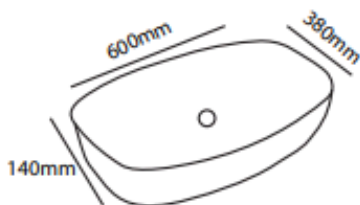

ZILVER
CONCETTI ITALIANI

Zilver Art Wash Basin
Item Code : ZARTB111

Upgrading your bathroom is easy with our Zilver contemporary ceramic vessel sink art basin. Its beautiful curves and modern simplicity design give your bathroom style and sophistication.

White Finish

Size: 600 x 380 x 140mm