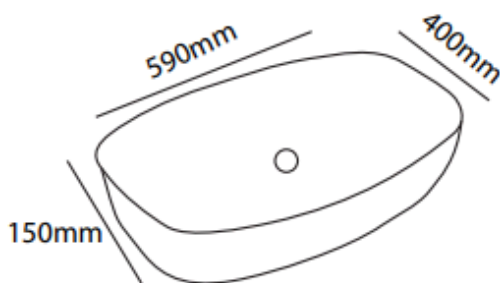

ZILVER
CONCETTI ITALIANI

Zilver Art Wash Basin
Item Code : ZARTB112

Upgrading your bathroom is easy with our Zilver contemporary ceramic vessel sink art basin. Its beautiful curves and modern simplicity design give your bathroom style and sophistication.

White Finish

Size: 590 x 400 x 150mm