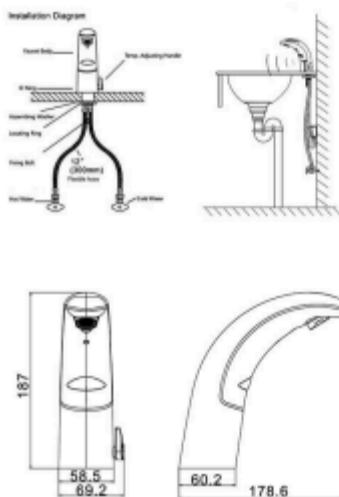

ZILVER
CONCETTI ITALIANI

Zilver Sensor Mixer

Item Code : ZY8902

Basic information:

No Touch Automatic Sensor Taps/ Mixers incorporate state-of-the-art design and technology to provide the ultimate in convenience. In addition, they offer the added benefit of improved hygiene by eliminating the need to physically touch the fixture to turn the water on or off.

FEATURES

- Brass body
- Minimum pressure
- Sensor Mixer Battery operated (Lithium Battery)
- For single hole installation
- inclusive of Brass body
- Flexible connection hose with brass nuts
- Faucet aerator
- Chrome plating 0.2-0.3 μm
- Nickel plating 8- 10 μm
- Minimum pressure: 1 bar
- Clean water required due to dust particle sensitivity, install filter if required