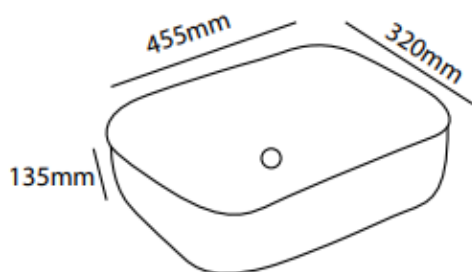

ZILVER
CONCETTI ITALIANI

Zilver Art Wash Basin
Item Code : ZARTB113

Upgrading your bathroom is easy with our Zilver contemporary ceramic vessel sink art basin. Its beautiful curves and modern simplicity design give your bathroom style and sophistication.

White Finish

Size: 455 x 320 x 135mm