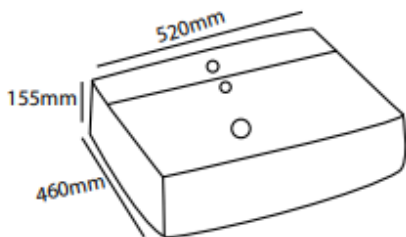

ZILVER
CONCETTI ITALIANI

Zilver Art Wash Basin
Item Code : ZARTB114

Upgrading your bathroom is easy with our Zilver contemporary ceramic vessel sink art basin. Its beautiful curves and modern simplicity design give your bathroom style and sophistication.

White Finish

Size: 520 x 460 x 155mm