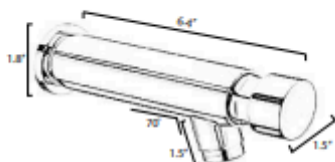

ZILVER
CONCETTI ITALIANI

Zilver Self Closing Tap Wall Type With Water Saving Aerator Item Code : GS1412

Basic information

This line of self closing faucet with an advanced design is suitable for public or semi-public spaces that aim to differentiate themselves: hotels, VIP areas, etc. The shapes of this collection avoid water splashes on the shelf and taken together comprise a highly integrated and elegant design. Due to the SOFT push button, this line is a user-friendly solution for elderly people and children. The item is suitable for public places Ablution area, Hospital, hotels and all public areas

Product Description

- Self closing tap with water saving aerator
- Metal handle
- Single hole mounted
- With S point aerator
- Minimum working pressure 0.1bar
- Maximum working pressure 3bar
- Flow rate 0.35 gpm / 1.35 l/min
- Finishes: chrome plated