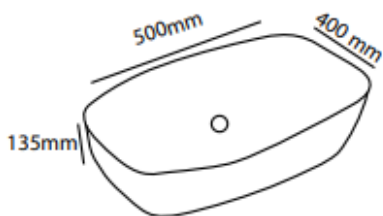

ZILVER
CONCETTI ITALIANI

Zilver Art Wash Basin
Item Code : ZARTB115

Upgrading your bathroom is easy with our Zilver contemporary ceramic vessel sink art basin. Its beautiful curves and modern simplicity design give your bathroom style and sophistication.

White Finish

Size: 500 x 400 x 135mm