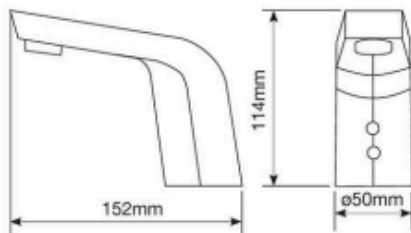

ZILVER
CONCETTI ITALIANI

Zilver Sensor Tap Item Code : ZY8155

Basic information:

No Touch Automatic Sensor Taps/ Mixers incorporate state-of-the-art design and technology to provide the ultimate in convenience. In addition, they offer the added benefit of improved hygiene by eliminating the need to physically touch the fixture to turn the water on or off. This eliminates the chance of re-contaminating one's hands by touching the same handle that was previously touched by not only your own unwashed hands, but also those of every user who came before you. Sensor taps/ Mixer are very simple to operate. The sensor detects hand movements and turns the tap on for use, then turns it off after no movement is detected for a specific amount of time. Whether you are unsure as to which style of automatic tap will best complement your existing design or are in the process of designing your facility from the ground up, our expert customer service personnel are available to help you.

Battery & electric operated- for single hole installation inclusive of

- Brass Body
- Flexible connection hose with brass nuts
- Faucet aerator
- Chrome plating 0.2-0.3 micrometer
- Nickel Plating 8-10 micrometer
- Minimum pressure 0.5 to 1 bar
- Clean water required due to dust particle sensitivity, install filter if required