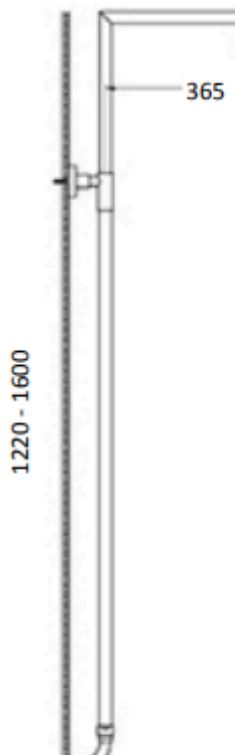

ZILVER
CONCETTI ITALIANI

Zilver Open Shower Rod (FIX TYPE)

Item Code : ZQWS01N

Basic information:

Zilver Open Shower Rod without Shower

- Open Bend Tube fixed
- Chrome plating 0.2-0.3 μm
- Nickel plating 8-10 μm