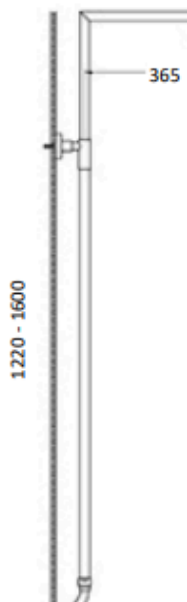

**ZILVER**  
CONCETTI ITALIANI

Zilver Open Shower Rod (Fix Type)  
Item Code : ZQWS05

**Basic information:**

Zilver Open Shower Rod without Shower

- Open Bend Tube fixed
- Chrome plating 0.2-0.3  $\mu\text{m}$
- Nickel plating 8-10  $\mu\text{m}$