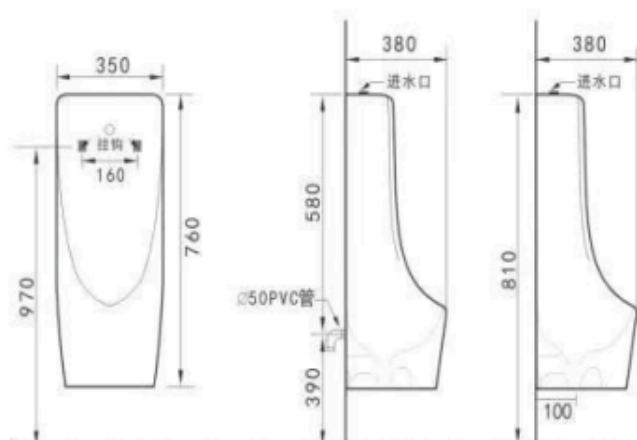

ZILVER
CONCETTI ITALIANI

ZILVER URINAL WALL HUNG EXECUTIVE

Item Code: ZWHU102

Description:

The Zilver Urinal is a stylish and efficient addition to your bathroom, combining elegance with functionality and ensuring durability and hygiene.

Features:

Product: ZILVER URINAL WALL HUNG

Size: 350x380x760mm

Drain: Wall drainage Or Direct Drainage

Color: White

Water Intake: Backwater Or Aspirating Water