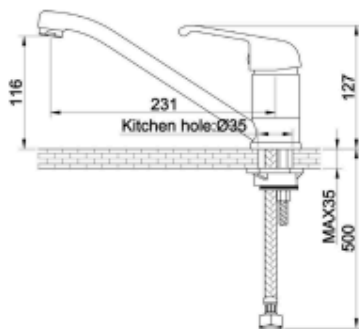

# Zilver Kitchen Mixer

Item Code : EC005B

G1/2(Hot Water) G1/2(Cold Water)

If you want to add a little style to your kitchen, Our range of Kitchen tapware and sinks will help you to make a statement. Our Sink mounted Single lever mixer is an excellent example of this, with heavy spout and durable handles.

## Features

For Sink Mounted Installation

Faucet aerator for water saving

Single Lever handle

Brass body

Brass Heavy neck

Chrome plating 0.2- 0.3 um

Nickel plating 8 to 10 um