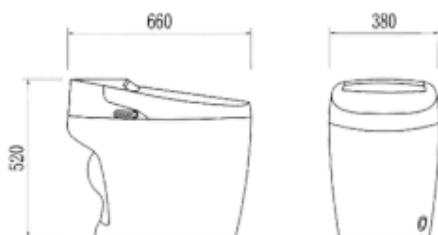

ZILVER
CONCETTI ITALIANI

ZILVER INTELLIGENT TOILET

Item Code : ZTOT134

- Description:
- Material: Ceramic for durability and a smooth, easy-clean surface.
- Installation: Floor-Mounted Design for straightforward fitting and sturdy stability.
- Flushing Method: Siphon Flushing engineered for efficient, thorough rinse.
- Toilet Bowl Shape: Elongated for ergonomic seating.
- Pit Spacing: 300 mm standard rough-in compatibility.
- Flushing Flowrate: 5 L optimized performance.
- Controls & Accessories: Remote Controller included for precise, on-seat or wall-side operation.
- Form Factor: Integrated one-piece body minimizes crevices for a cleaner profile and easier upkeep.