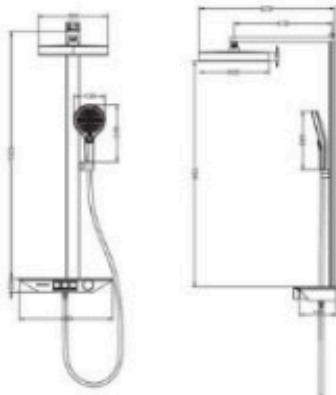

Zilver Hand Shower

Item code

HS109

The Zilver Open Shower Set is the perfect fusion of modern aesthetics and cutting-edge functionality, designed to transform your everyday shower into a spa-like experience. Crafted with precision and high-quality materials, this shower set offers both durability and elegance, seamlessly complementing any bathroom décor.

Features

- Exposed Design
- Color: Matt Black
- Rain Showerhead
- Handheld Showerhead
- Durable Materials
- Thermostatic Control
- Multi-Function Spray Modes