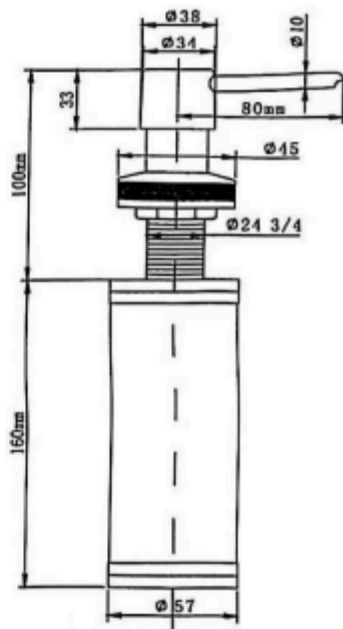

**ZILVER**  
CONCETTI ITALIANI

**Zilver Liquid Soap Dispenser Deck Mounted**  
Item Code: **CA303**

**Basic information:**

- **Deck-mounted soap dispenser, with straight spout.**
  - **Liquid soap or hydroalcoholic gel dispenser.**
  - **Deck-mounted model.**
  - **Body is Brass and Bottle is ABS Plastic.**
  - **Discreet locking mechanism:**
  - **Filling from the top (by unlocking the mechanism) or from the bottom (by unclipping the tank).**
- Supplied with a 0.5 liter bottle**