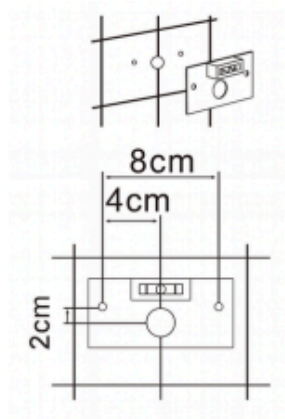

Zilver Concealed Shower Set

Item Code

ZCSS03

Before install concealed body, needs clean the water pipe to ensure there is no IMPURITIES inside.

Basic Info

- Rough wall depth 50cm
- Ceramic tile depth 66-76cm
- the tile hole for Storage Shelf range is 2.1cm -3.5cm
- water pipe exceed tile face 0-0.3cm

Before install storage shelf, needs clean the water pipe to ensure there is no IMPURITIES inside