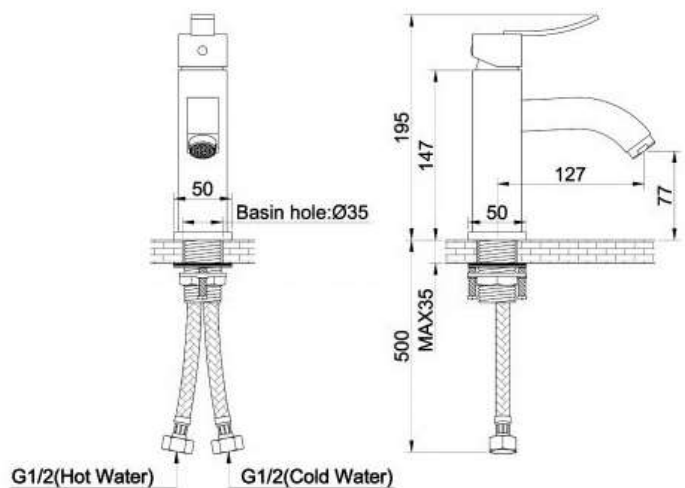

ZILVER
Concetti Italiani

Water Genius!

Zilver Platz Basin Mixer

Item Code : **BM1061**

Description

Zilver platz Series, Combination Of Bold and cubic impression, creates a fine balance , endorsed by the eccentric curves.

FEATURES

For Single hole installation

35 mm ceramic disc system cartridge

Water Saving Aerator

Flexible connection hose with brass nut

Nickel plating 8-10um

Minimum pressure 0.1 mps/14 psi/1 bar

www.zilver.co