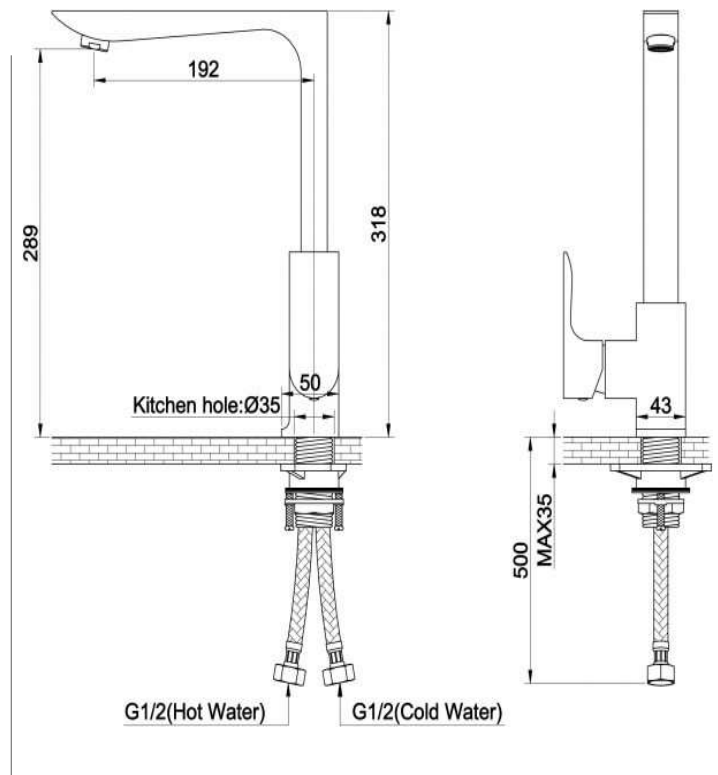

ZILVER
Concetti Italiani

Water Genius!

Zilver Rio Kitchen Mixer Matt Black

Item Code :HD400BK

Description

If you want to add a little style to your kitchen, Our range of Kitchen tapware and sinks

will help you to make a statement.

Our Sink mounted Single lever mixer is an excellent example of this, with heavy spout and durable handles.

FEATURES

- Faucet aerator
- Zinc alloy
- Brass body
- Chrome plating
- Nickel plating
- Minimum pressure.

www.zilver.co