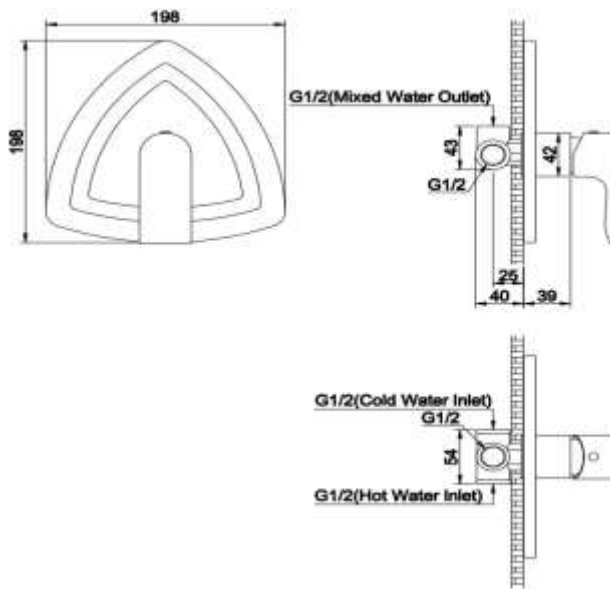

ZILVER
Concetti Italiani

Water Genius!

Zilver Rio Single Lever Concealed Shower Mixer 1/2"

Item Code :HD700

Zilver Rio Series Unorthodox curves with the finesse gives RIO a distinctive aura.

Features

- Cartridge : 35 mm Ceramic with Brass Stick inclusive of
- Metal lever
- ABS cover plate
- Fixing Set
- Chrome plating 0.2-0.3 micrometer
- Nickel Plating 8-10 micrometer
- Minimum pressure 0.1 mpa /14.5psi/ 1bar