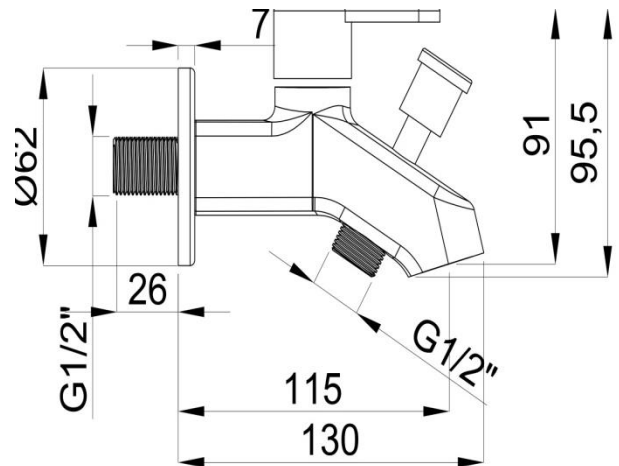

ZILVER[®]
Concetti Italiani

Water Genius!

Zilver Double Bib Cock Lever Operated

Item Code ZSFH01T

Product Description

- Manual Diverter
- Stainless Steel cover
- Chrome finish
- Bottom connection 1/2"