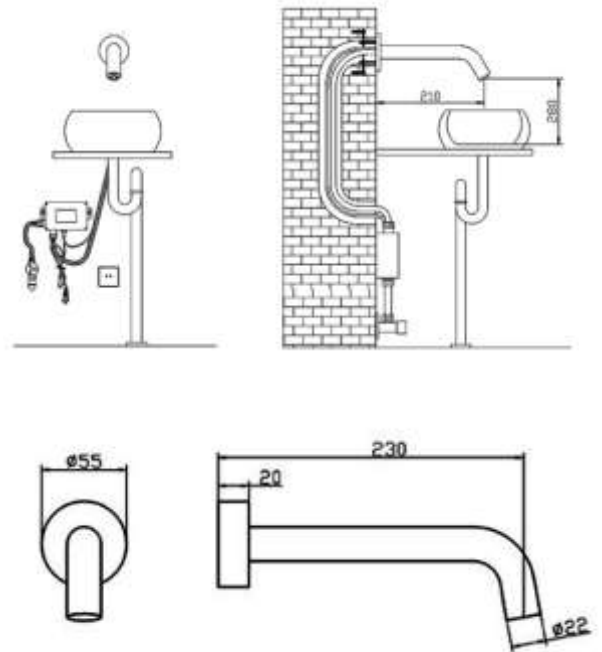

## Zilver Sensor Tap

Item Code : **ZY8131**

- **Description**

Battery & electric operated

- Brass Body

- Flexible connection hose with brass nuts

- Faucet aerator

- Chrome plating 0.2-0.3 micrometer